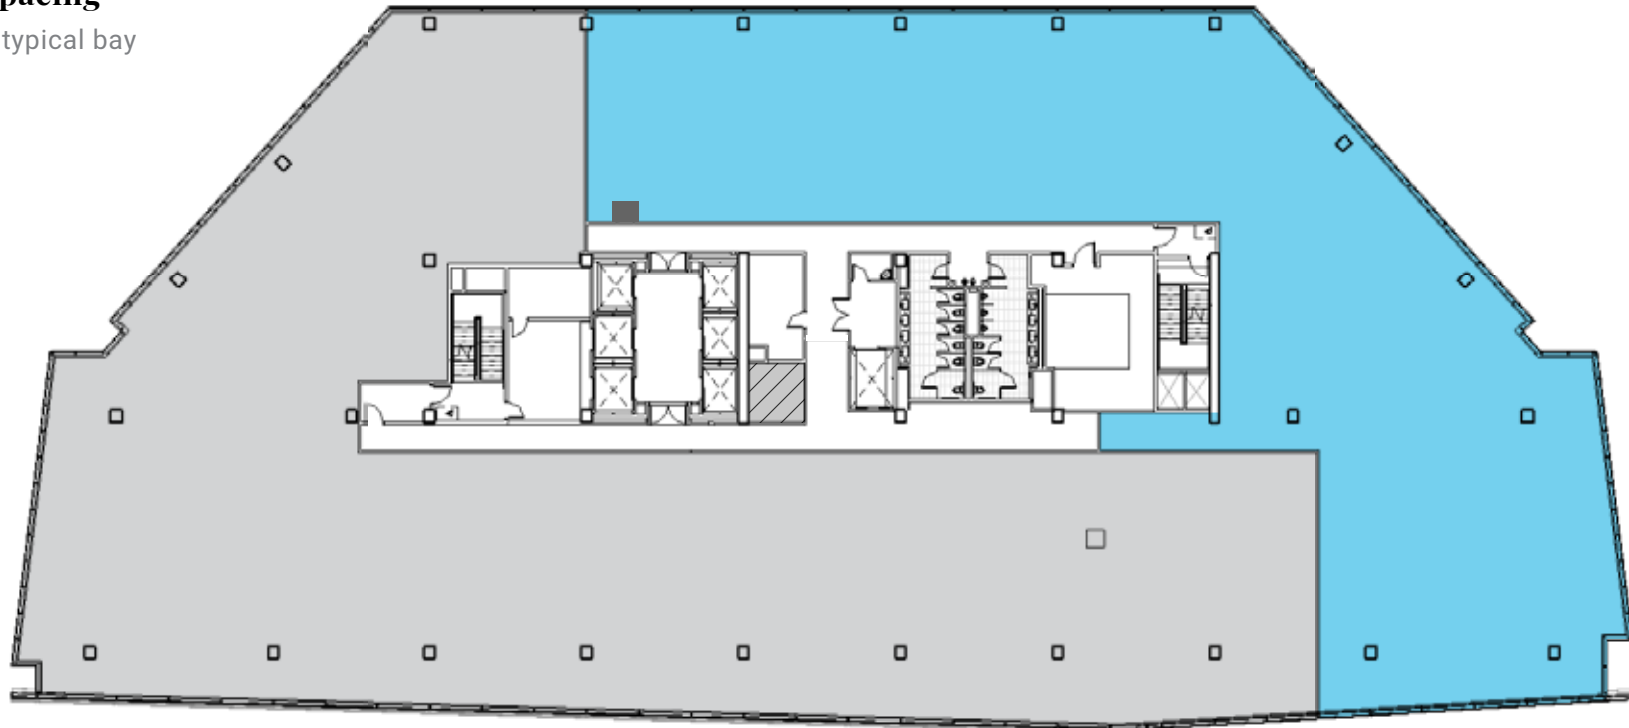

## Suite 1150

15,406 SF Available

## Ceiling Height

14' 6"

## Column Spacing

45 ft x 30 ft typical bay