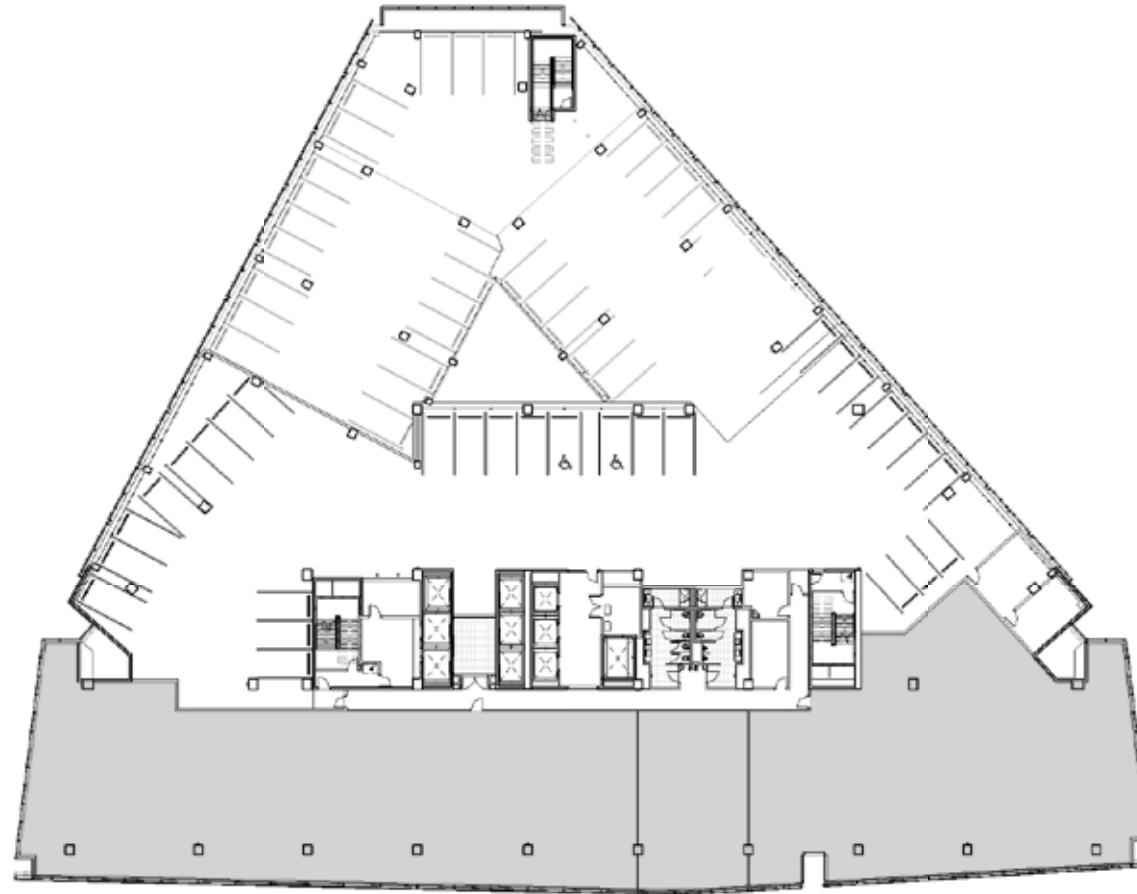

6th Floor

RIVER | SOUTH

Suite 600

10,514 SF Leased

Suite 625

1,859 SF Leased

Suite 650

8,167 SF Leased